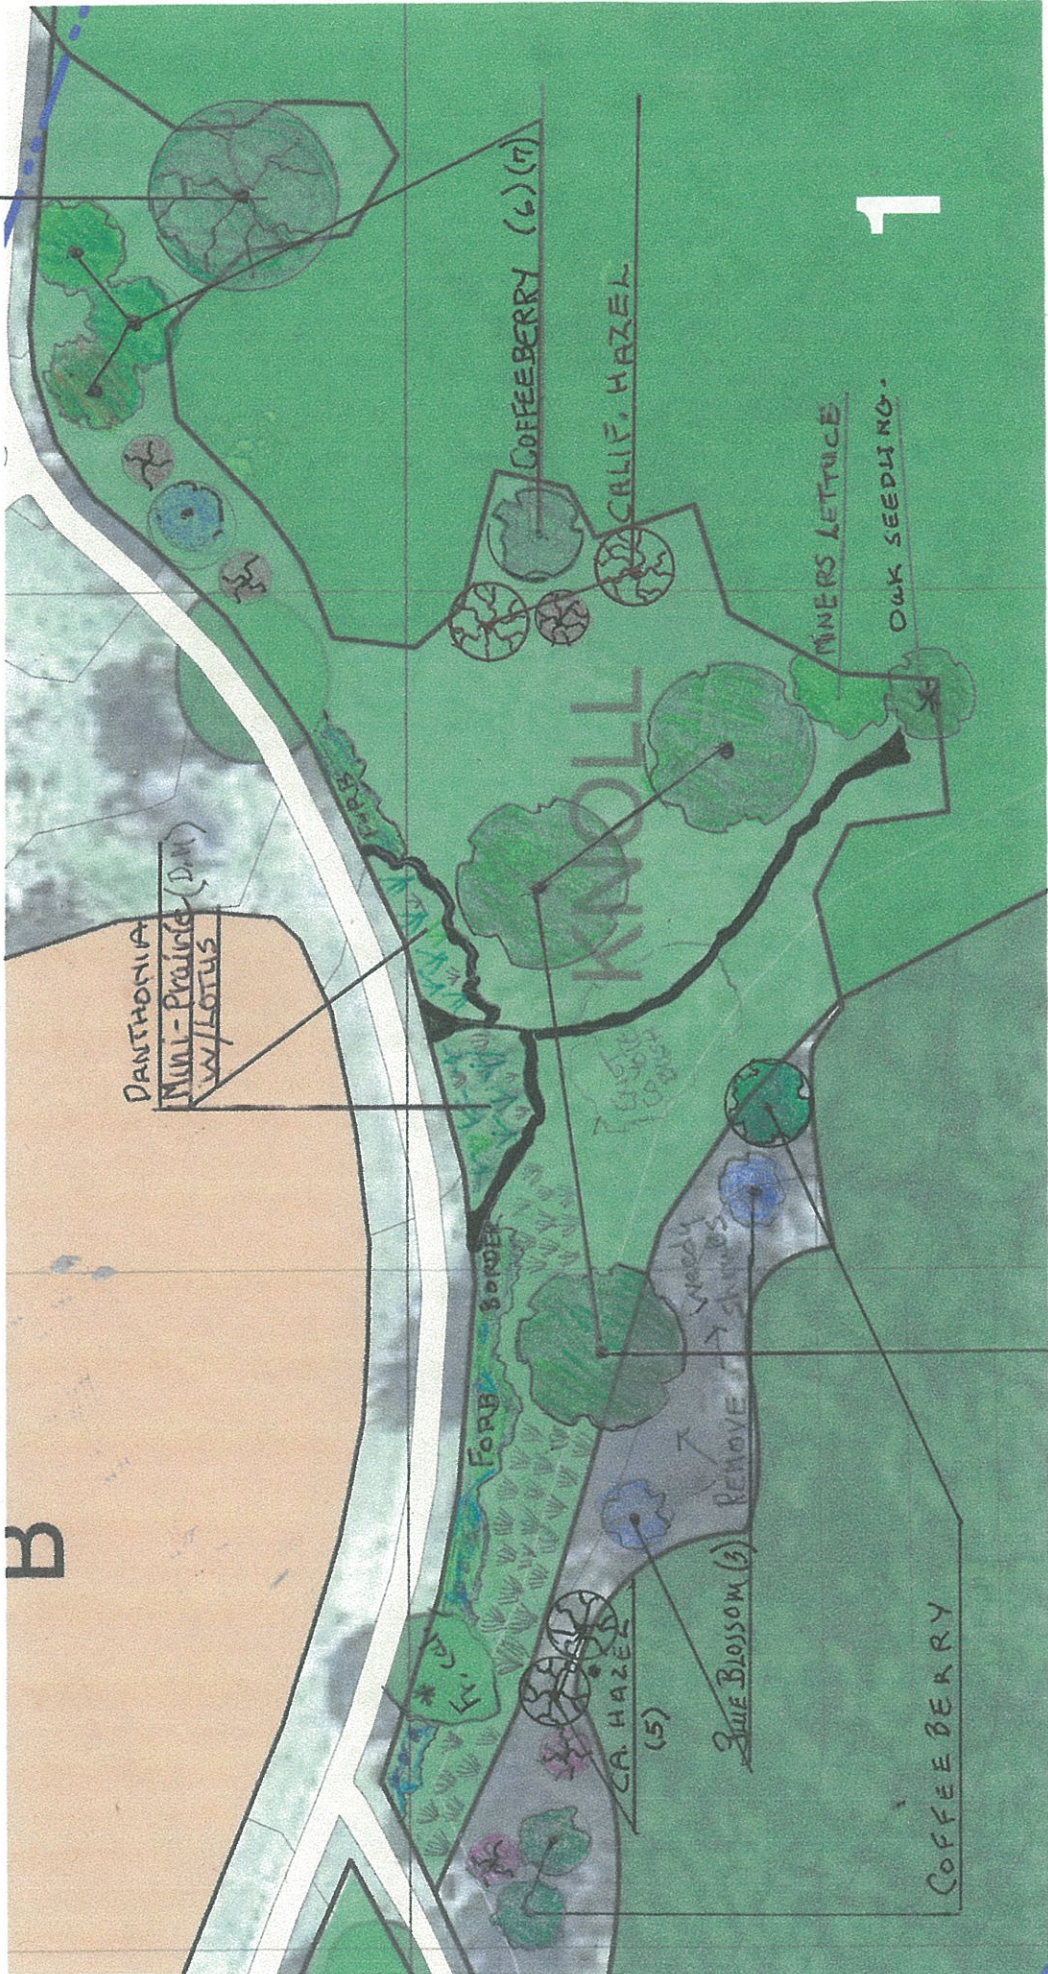

CALIF. DUCKEYE (1)

DANTONIA
MINI-PRUNGS (DM)
W/LOTUS

COFFEE BERRY (6) (7)

CALIF. HAZEL

MINERS LETTUCE

OAK SEEDLING

FORB BORDER

KNOLL

CA. HAZEL (5)

BLUE BLOSSOM (3) REMOVE 2 STAMENS

COFFEE BERRY

COAST LIVE OAK (3)